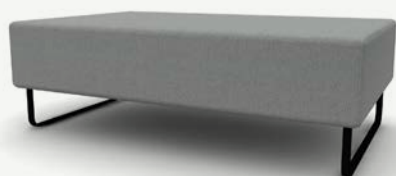

6SBATWXXLUW3G19LMNN

Product	Soft Seating
Type Of Product	Banquette with backrest bolster
Size-Attributes	Two Seater
Back Side Finish	NA
Material-Finishes	Upholstered
Support	Legs
Width	48 to 62
Depth	>19
Height	16 to 20
Back Height	Mid Back
Privacy Screen	No
Armrest	No
Line	56

Produit	Sièges rembourrés
Type de produit	Banquette avec traversin de dossier
Grandeur-Attributs	Deux places
Fini Arrière	S.O.
Matériel-Fini	Rembourré
Support	Pattes
Largeur	48 à 62
Profondeur	>19
Hauteur	16 à 20
Hauteur Dossier	Dossier bas
Cloison D'intimité	Non
Accoudoirs	Non
Ligne	56